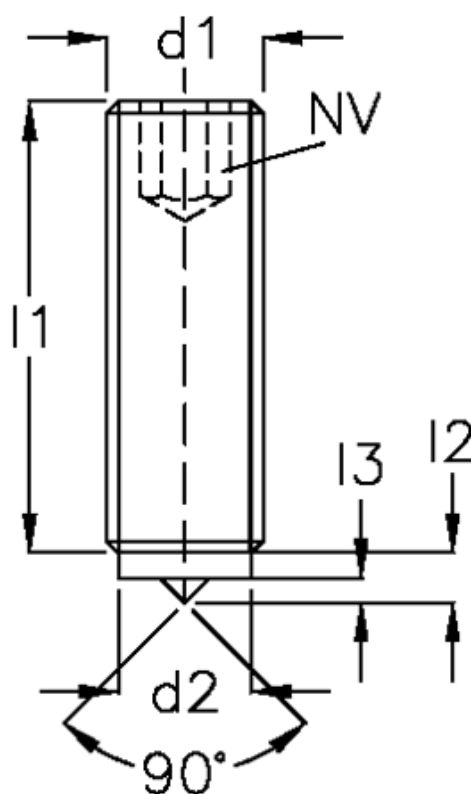

Article number: 20032606

Description: E+G Grub screw
GN 913.2-M5-8-B

Measures

$d1 = M5$

$d2 = 3$

$l1 = 8$

$l2 = 1.0$

$l3 = 0.5$

$NV = 2.5$